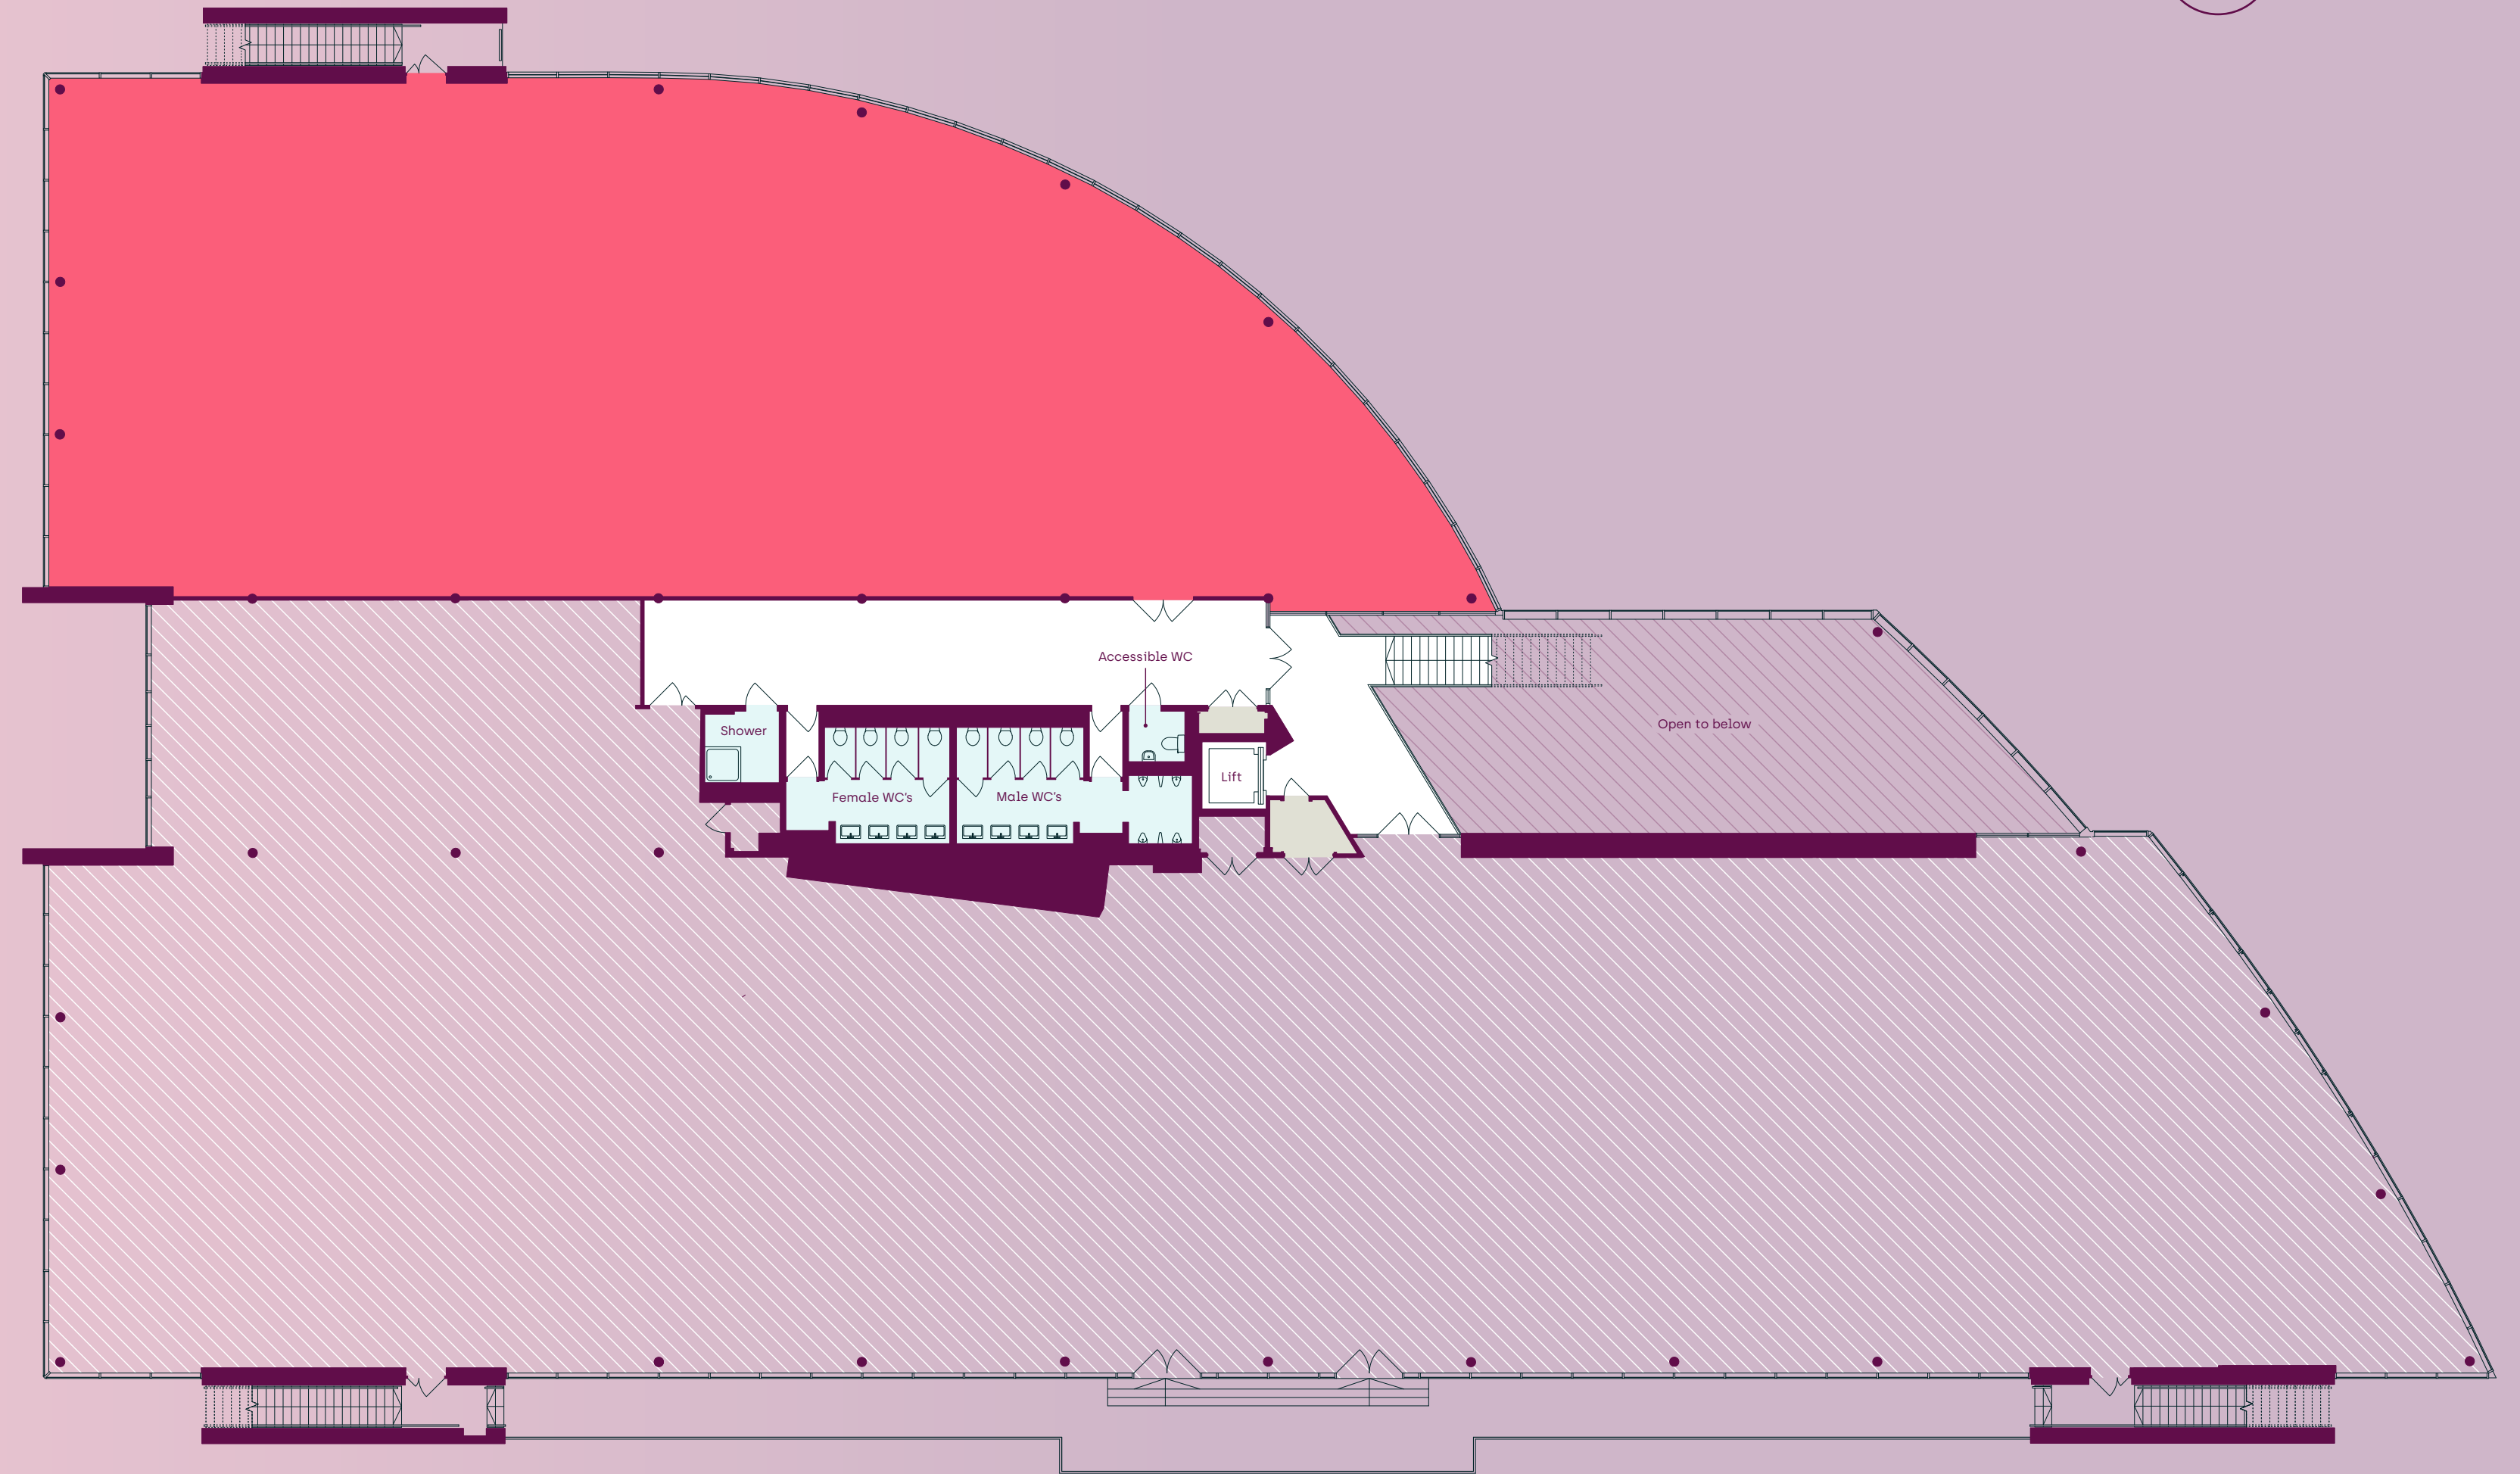

First Floor

5,858 sq ft
[544 sq m]

- Available
- WCs/Showers
- Risers/Cupboards
- Core
- Let