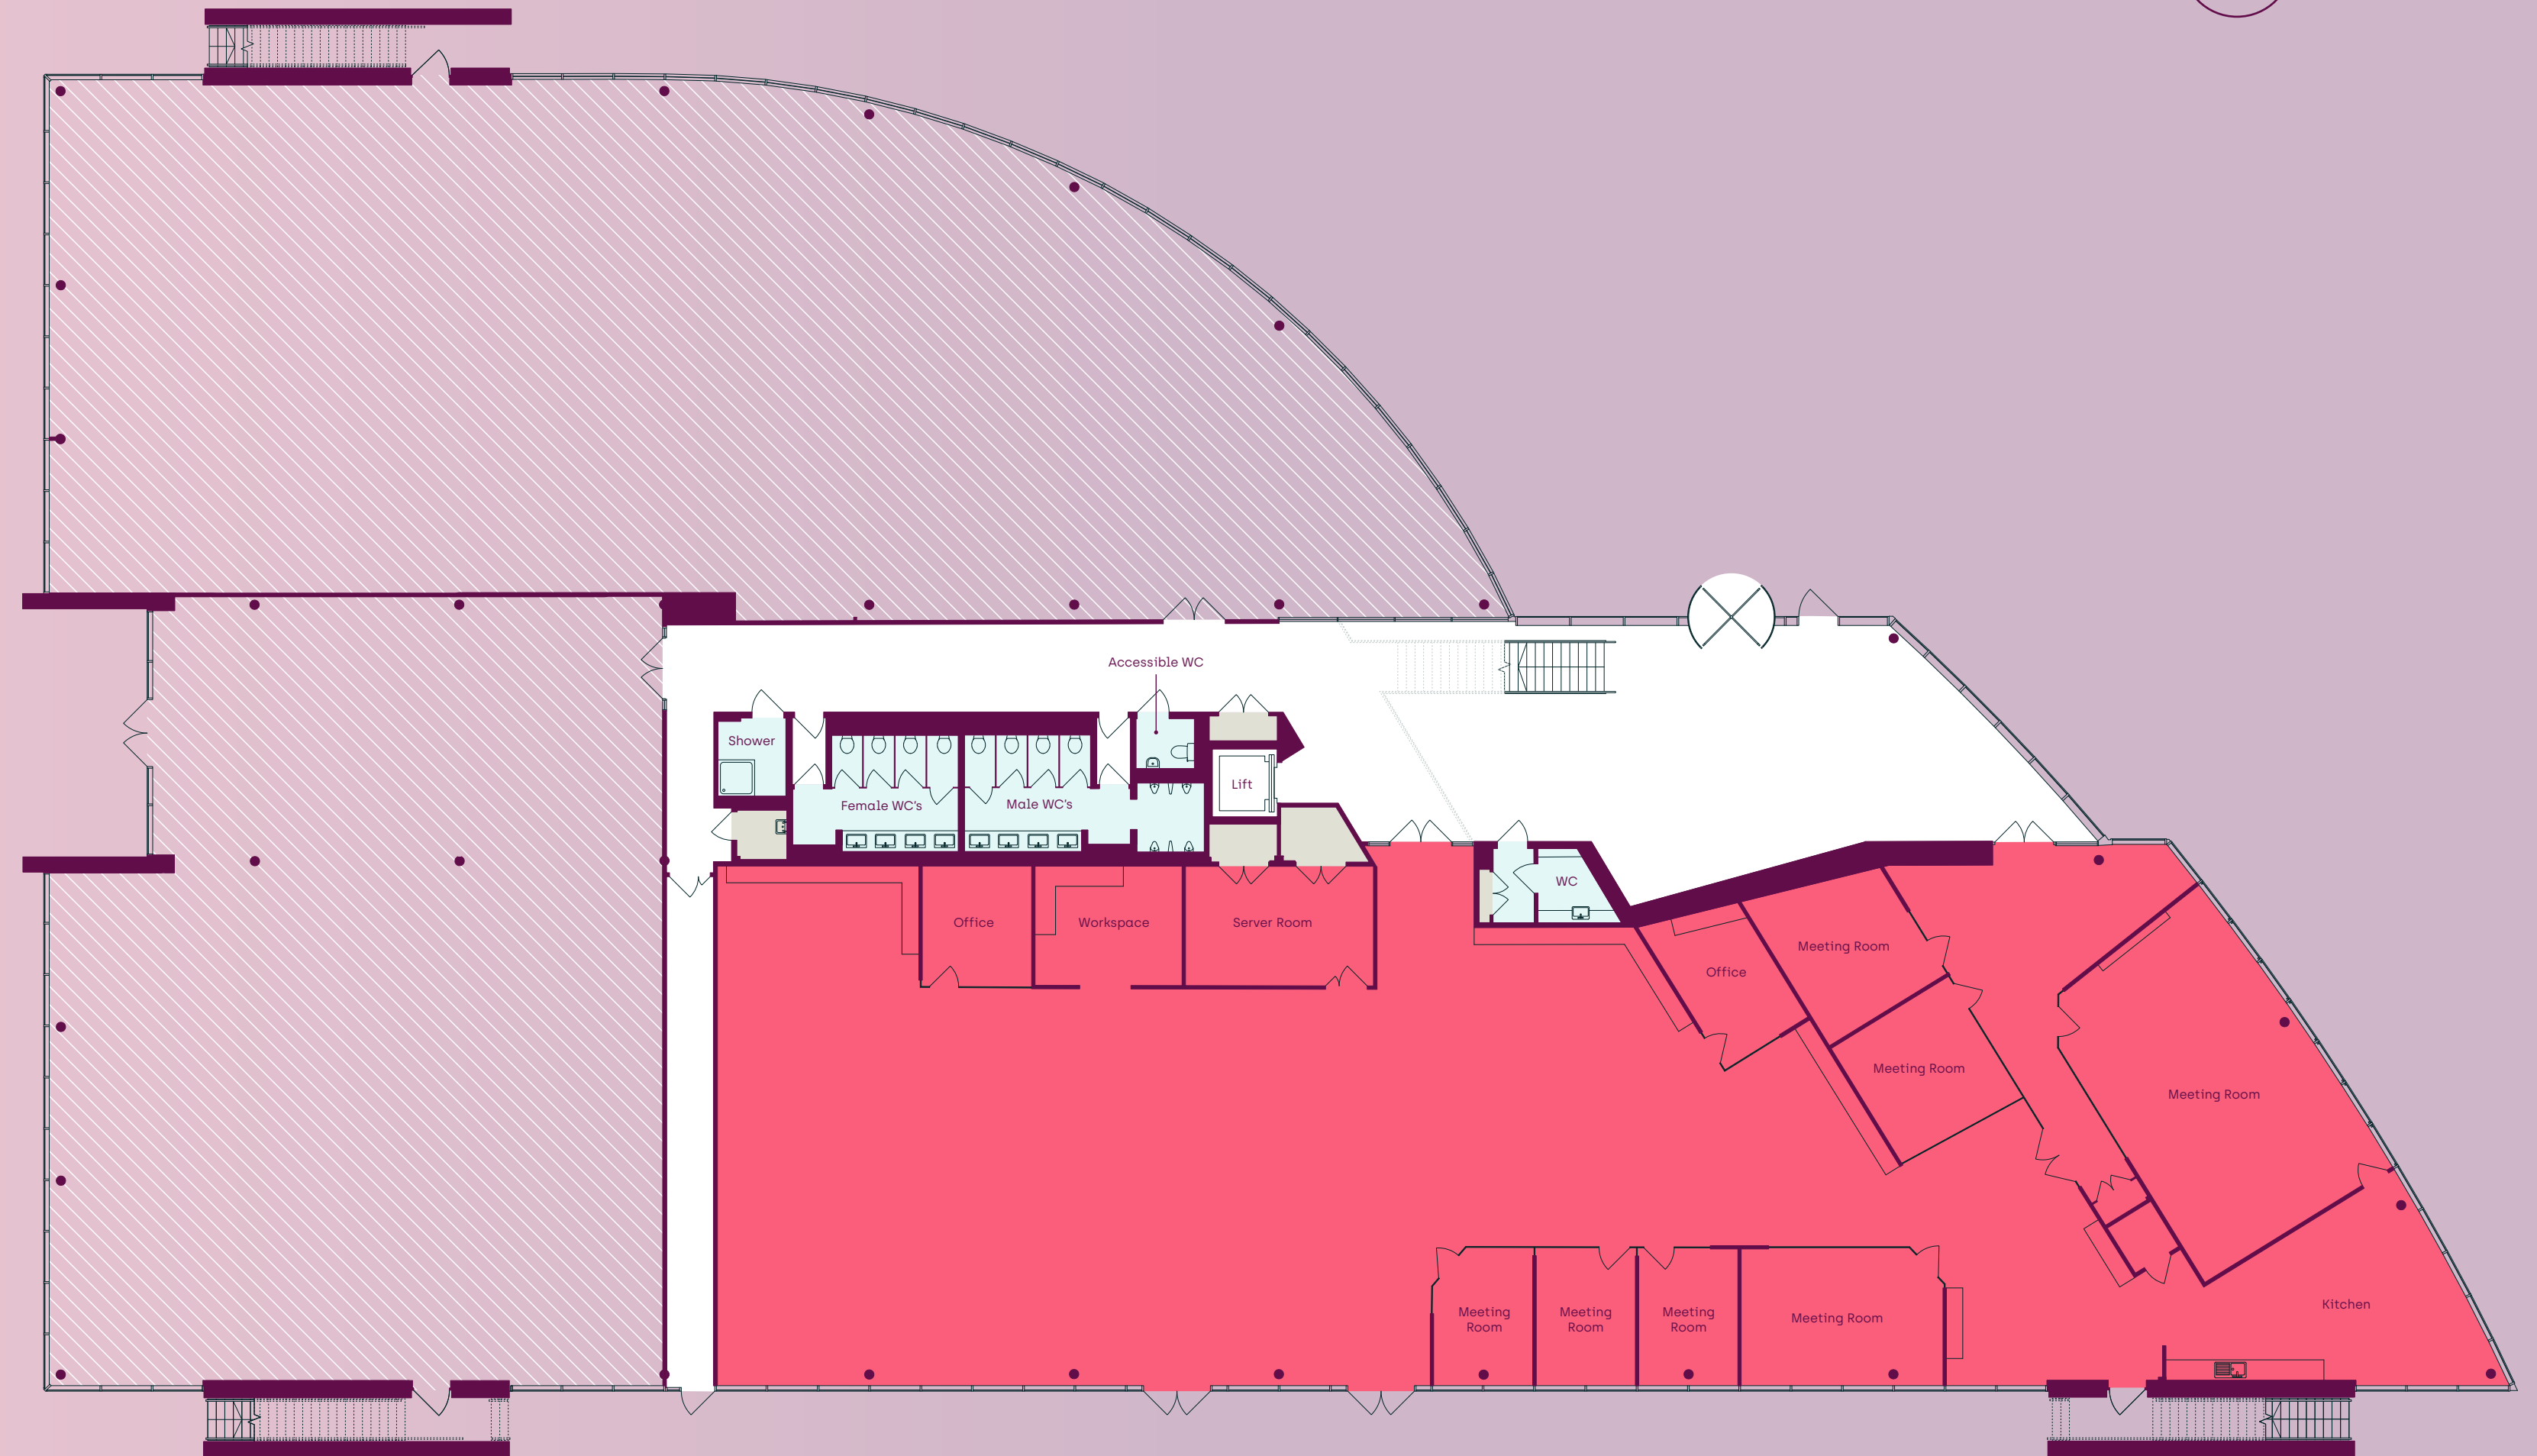

Ground Floor

7,723 sq ft
[718 sq m]

● Available

○ WCs/Showers

○ Risers/Cupboards

○ Core

○ Let